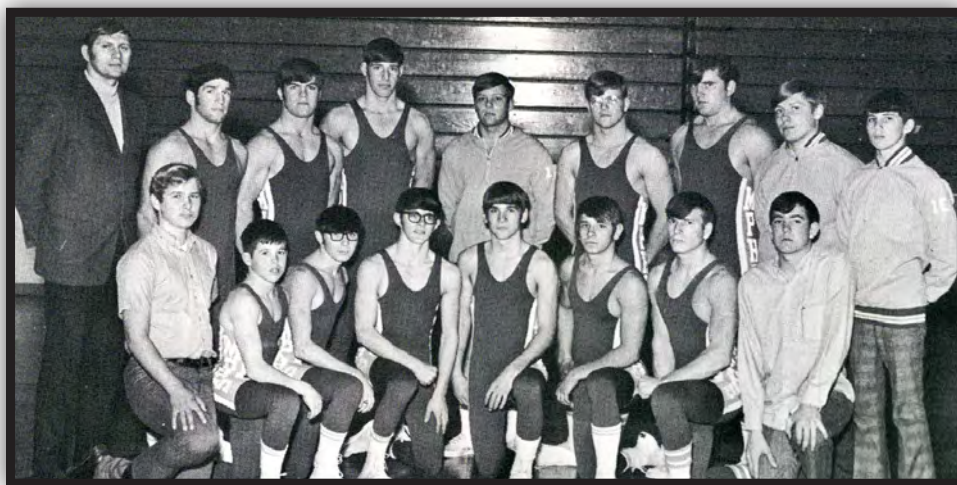

SECTIONAL – AT MIDDLETON

(PLACED 3RD – 36 POINTS)

CHAMPION

105 Donn Hanson

RUNNER – UPS

98 Bob May

145 Ted Terrill

STATE

(PLACED 19TH)

3RD PLACE

105 Donn Hanson

First Row: Manager Joe Knutson, Bob May, Donn Hanson, Mike Middagh, Terry Terrill, Rob Gevelinger, Dave Lawinger, Manager Jim Schaaf. Back Row: Coach Al Bauman, Ted Terrill, Jerry Meylor, Dave Fitzsimmons, Mark Schneider, Bill Wheeler, Henry Schaaf, Dennis Horn, Doug Schmitz. Missing Don Galle.