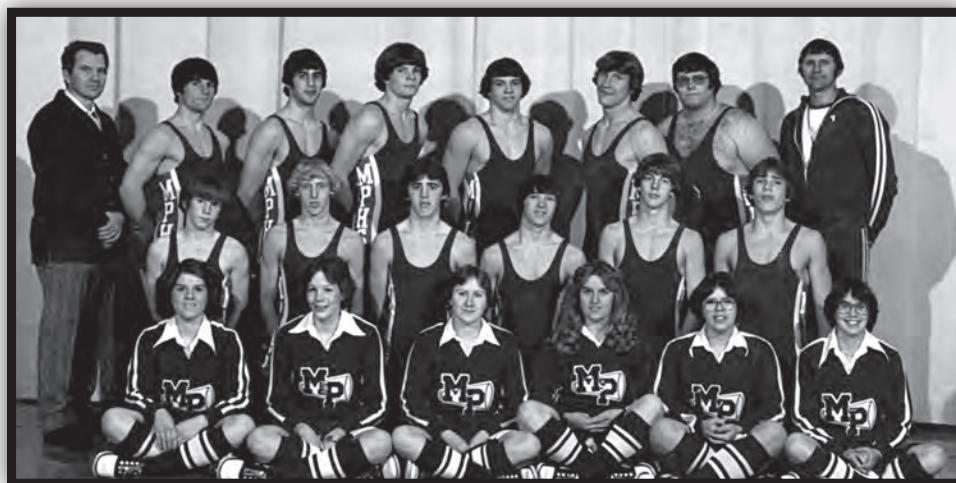

TOURNAMENTS

MINERAL POINT INVITATIONAL**(PLACED 1ST – 186 POINTS)****CHAMPIONS**

98 George Fiedler

105 Troy Pittz

132 Mark Schmitz

138 Mark Yager

RUNNER – UP

145 Jim Schickel

CONFERENCE – AT MINERAL POINT**(PLACED 1ST – 200 1/2 POINTS)****CHAMPIONS**

105 Troy Pittz

132 Mark Schmitz

145 Jim Schickel

167 Kevin Wasley

185 Phil Cody

RUNNER – UPS

98 George Fiedler

138 Mark Yager

155 Tom Dolphin

REGIONAL — AT MINERAL POINT

(PLACED 1ST — 138 1/2 POINTS)

CHAMPIONS

98 George Fiedler

132 Mark Schmitz

145 Jim Schickel

First Row: George Fiedler, Troy Pittz, Scott Schmitz, Dan Yager, John Palzkill, Mark Schmitz. Back Row: Mark Yager, Jim Schickel, Tom Dolphin, Kevin Wasley, Phil Cody, Dave Ottoway, Coach Al Bauman.