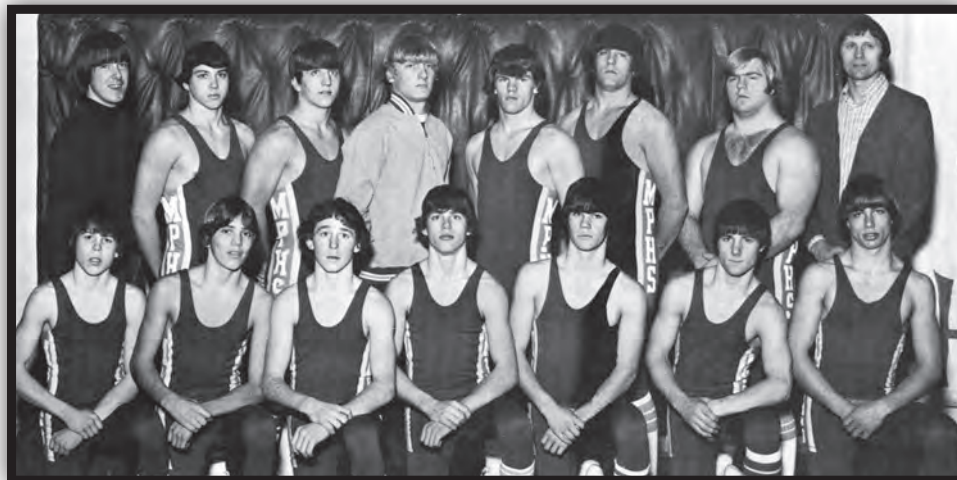

TOURNAMENTS

MINERAL POINT INVITATIONAL**(PLACED 1ST – 164 1/2 POINTS)****CHAMPIONS**

98	Dan May
112	Tim Doney
126	Mike Dolphin
138	Loren Schaaf
145	Kevin Wasley
HWT	Doug Schmit

RUNNER – UPS

105	Mark Schmitz
185	Phil Goldthorpe

RUNNER – UPS

- 105 Mark Schmitz
- 132 Mark Yager
- 145 Kevin Wasley
- 185 Phil Goldthorpe

SECTIONAL – AT MIDDLETON

(PLACED 1ST – 95 1/2 POINTS)

CHAMPIONS

- 98 Dan May
- 112 Tim Doney
- 138 Loren Schaaf
- HWT Doug Schmit

6TH PLACE

- 126 Mike Dolphin

First Row: Dan May, Mark Schmitz, Tim Doney, Rob Powell, Mike Dolphin, Mark Yager, Loren Schaaf.
 Back Row: Jeff Matthews, Mgr Kevin Wasley, Steve Brodbeck, Duane Stephenson, George McConnell, Phil Goldthorpe, Doug Schmit, Coach Al Bauman.