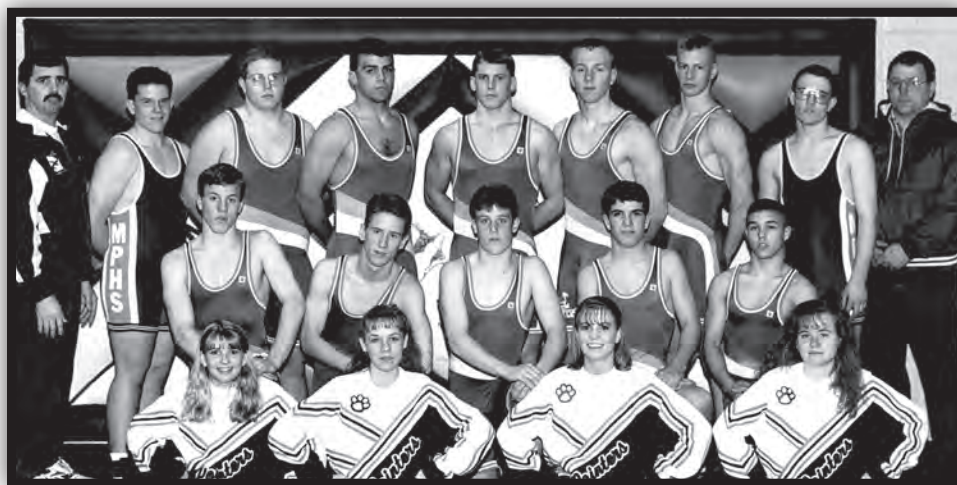

OUTSTANDING RECORDS

135	Delzie Leigh	31-10
160	Clint Hurda	37-3
171	Kevin Kinch	38-3
189	Joe Terrill	38-3

TOURNAMENTS

BLACK HAWK INVITATIONAL

(WON CHAMPIONSHIP – 196 POINTS)

CHAMPIONS

160 Clint Hurda

171 Kevin Kinch

RUNNER — UPS

- 171 Kevin Kinch
- 189 Joe Terrill
- 275 Casey Horne

REGIONAL — AT BLACK HAWK

(WON CHAMPIONSHIP — 198 POINTS)

CHAMPIONS

- 135 Delzie Leigh
- 160 Clint Hurda
- 171 Kevin Kinch
- 189 Joe Terrill

RUNNER — UPS

- 135 Delzie Leigh

STATE

RUNNER — UP

- 189 Joe Terrill

3RD PLACE

- 171 Kevin Kinch

6TH PLACE

- 135 Delzie Leigh

First Row: Terri Wherle, Melissa McCarville, Niki Anderson, Shannon Kinsman. Middle Row: Eric Spoor, Adam Burkhalter, Delzie Leigh, Brian Mester, Jason Coyier. Back Row: Coach Scott Schmitz, Ryan Weiskircher, Casey Horne, Joe Terrill, Kevin Kinch, Clint Hursda, Jeremiah Logemann, Alan Weier, and Coach Floyd Spoor.